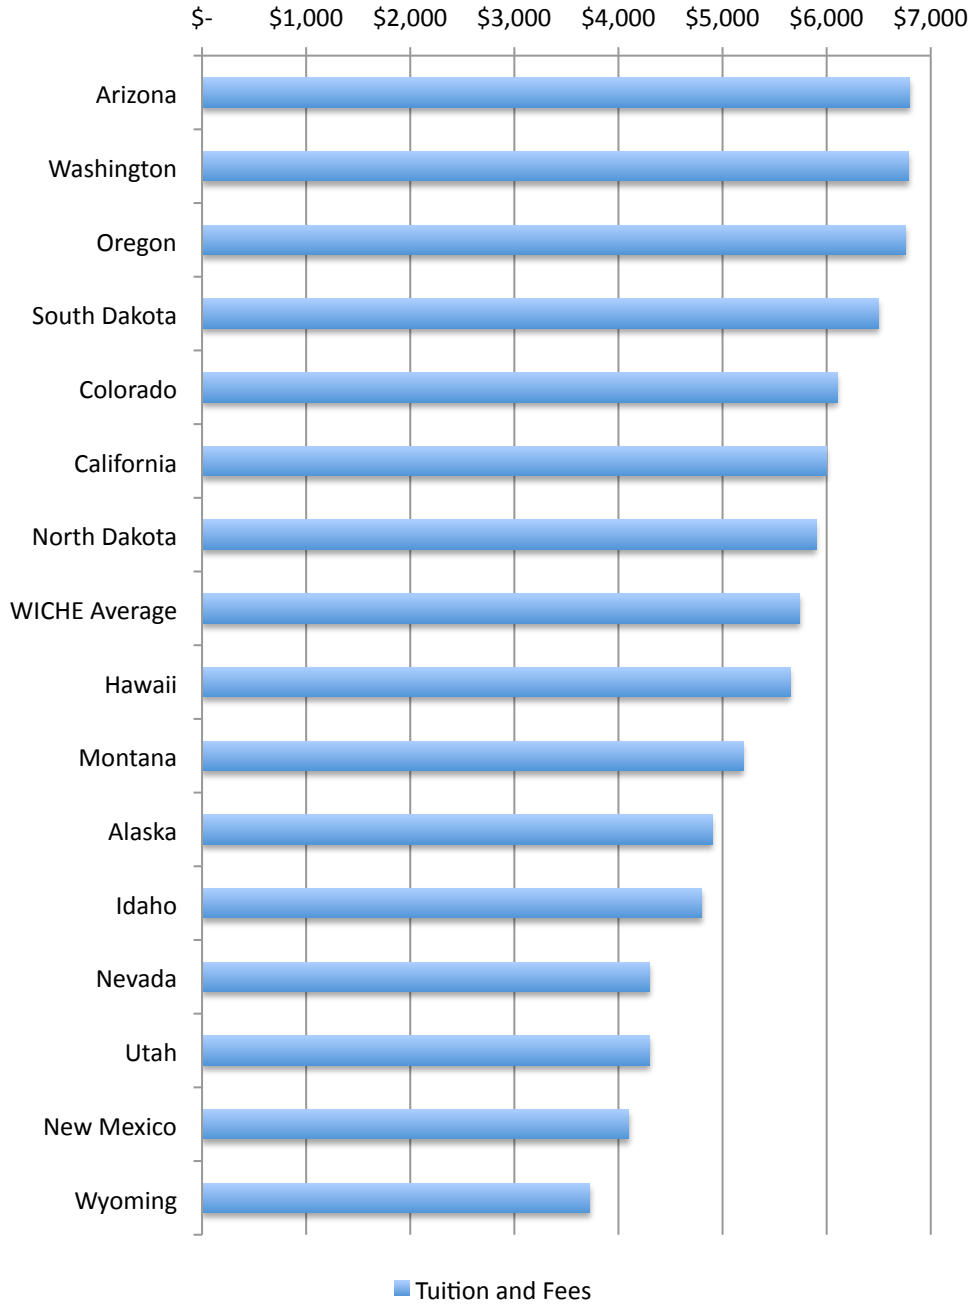

### Resident Undergraduate Tuition and Fees at Public Four-Year Institutions, State Averages and WICHE Average

\* Source: WICHE Policy Insights, Jan 2010

\*\* National average: \$7,020