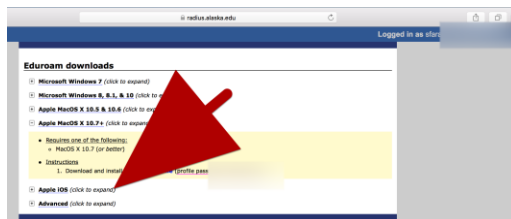

Download the "eduroam profile"