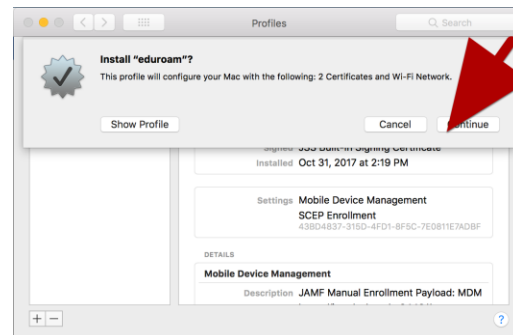

Connecting to Eduroam (Mac OS)

This guide will help you connect to the **Eduroam** Wi-Fi network.

**Use a browser to go to
radius.alaska.edu/eduroam**

Login to **RADIUS.alaska.edu**

UA Username

UA Password

Don't Remember Login - No SSO

Login

[Help with UA Username or Password](#)

Login using your **UA username** and password.

Download the "eduroam profile"

Run the profile from your Downloads folder

The password for the certificate is your UA Username

Your computer will prompt for an administrator password

Select the Eduroam Wi-Fi network

You are now connected to the Eduroam Wi-Fi network