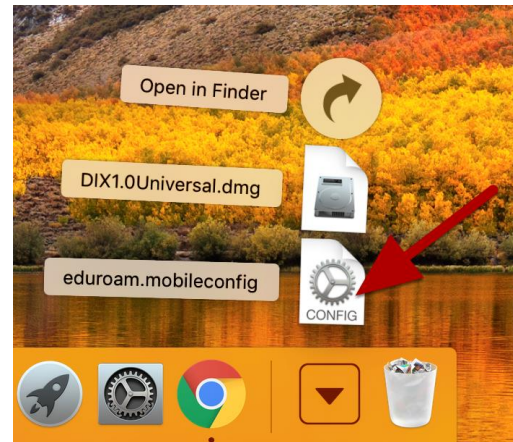

Run the profile from your Downloads folder