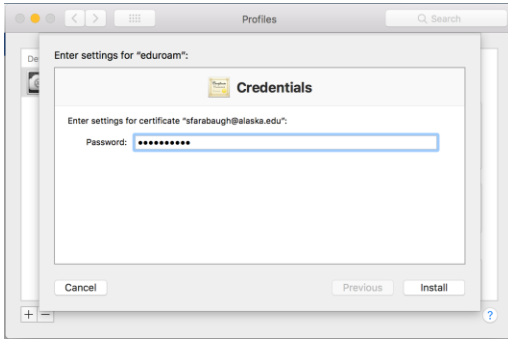

Connecting to Eduroam (Mac OS)

This guide will help you connect to the **Eduroam** Wi-Fi network.

**Use a browser to go to
radius.alaska.edu/eduroam**

Login to **RADIUS.alaska.edu**

UA Username

UA Password

Don't Remember Login - No SSO

Login

[Help with UA Username or Password](#)

Login using your **UA username** and password.

Download the "eduroam profile"

Run the profile from your Downloads folder

The password for the certificate is your UA Username

Your computer will prompt for an administrator password

Select the Eduroam Wi-Fi network

You are now connected to the Eduroam Wi-Fi network