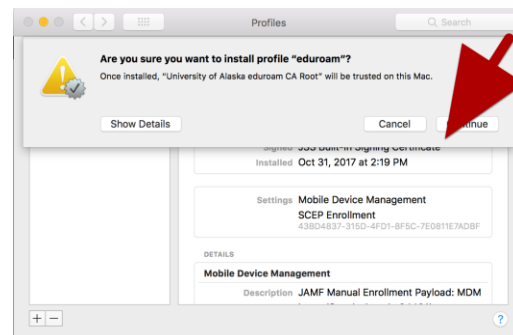

Connecting to Eduroam (Mac OS)

This guide will help you connect to the **Eduroam** Wi-Fi network.

**Use a browser to go to
radius.alaska.edu/eduroam**

Login to **RADIUS.alaska.edu**

UA Username

UA Password

Don't Remember Login - No SSO

Login

[Help with UA Username or Password](#)

Login using your **UA username** and password.

Download the "eduroam profile"

Run the profile from your Downloads folder

The password for the certificate is your UA Username

Your computer will prompt for an administrator password

Select the Eduroam Wi-Fi network

You are now connected to the Eduroam Wi-Fi network