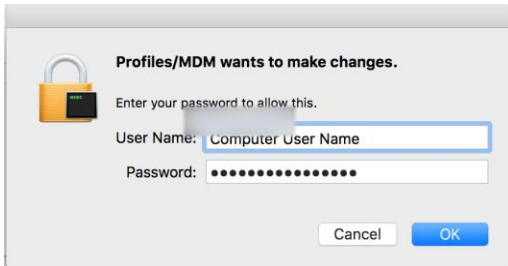

Your computer will prompt for an administrator password