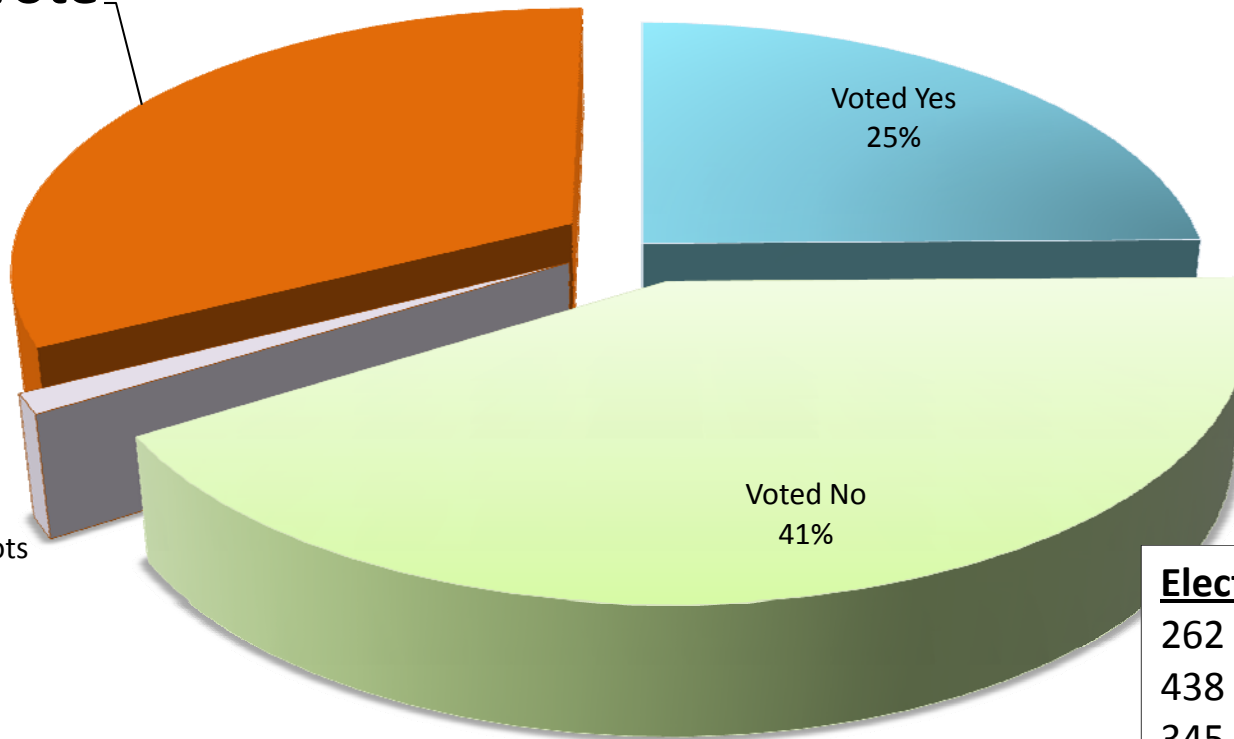

If there is an election, VOTE!

1997/1998 Classified Employees Organizing Campaign Election Results

Did Not Vote
33%

Rejected Ballots
1%

Voted Yes
25%

Voted No
41%

Election Results

262 Voted Yes

438 Voted No

345 Did Not Vote

1057 Total