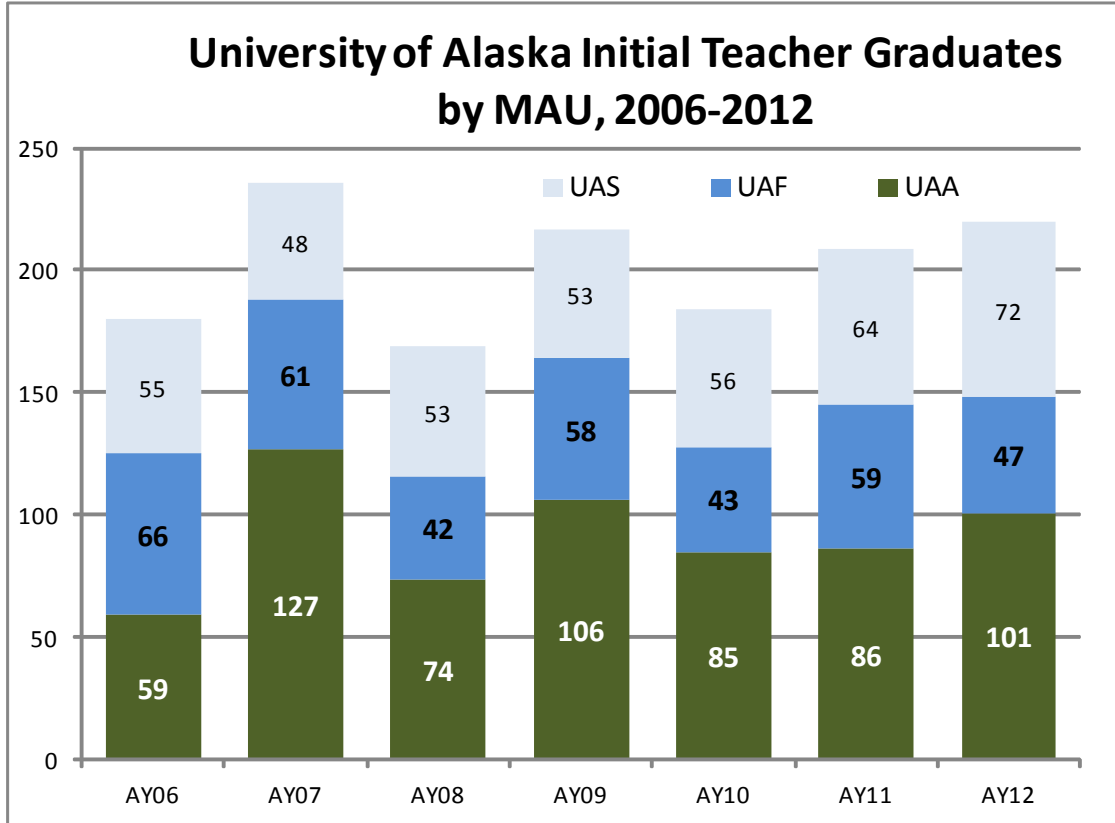

**University of Alaska Initial Teacher Program Graduates by MAU**

	AY06	AY07	AY08	AY09	AY10	AY11	AY12
UAA	59	127	74	106	85	86	101
UAF	66	61	42	58	43	59	47
UAS	55	48	53	53	56	64	72
<b>Total</b>	<b>180</b>	<b>236</b>	<b>169</b>	<b>217</b>	<b>184</b>	<b>209</b>	<b>220</b>