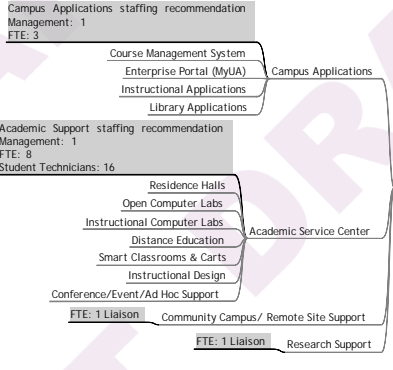

Office of UAF/Statewide GTO

Technology Oversight Services

Security Administration

Systems Services

Infrastructure Applications Manager

End User Services

Data Center Operations

Communication Services

Infrastructure Technology Services

Campus Technology Services

Enterprise Application Services