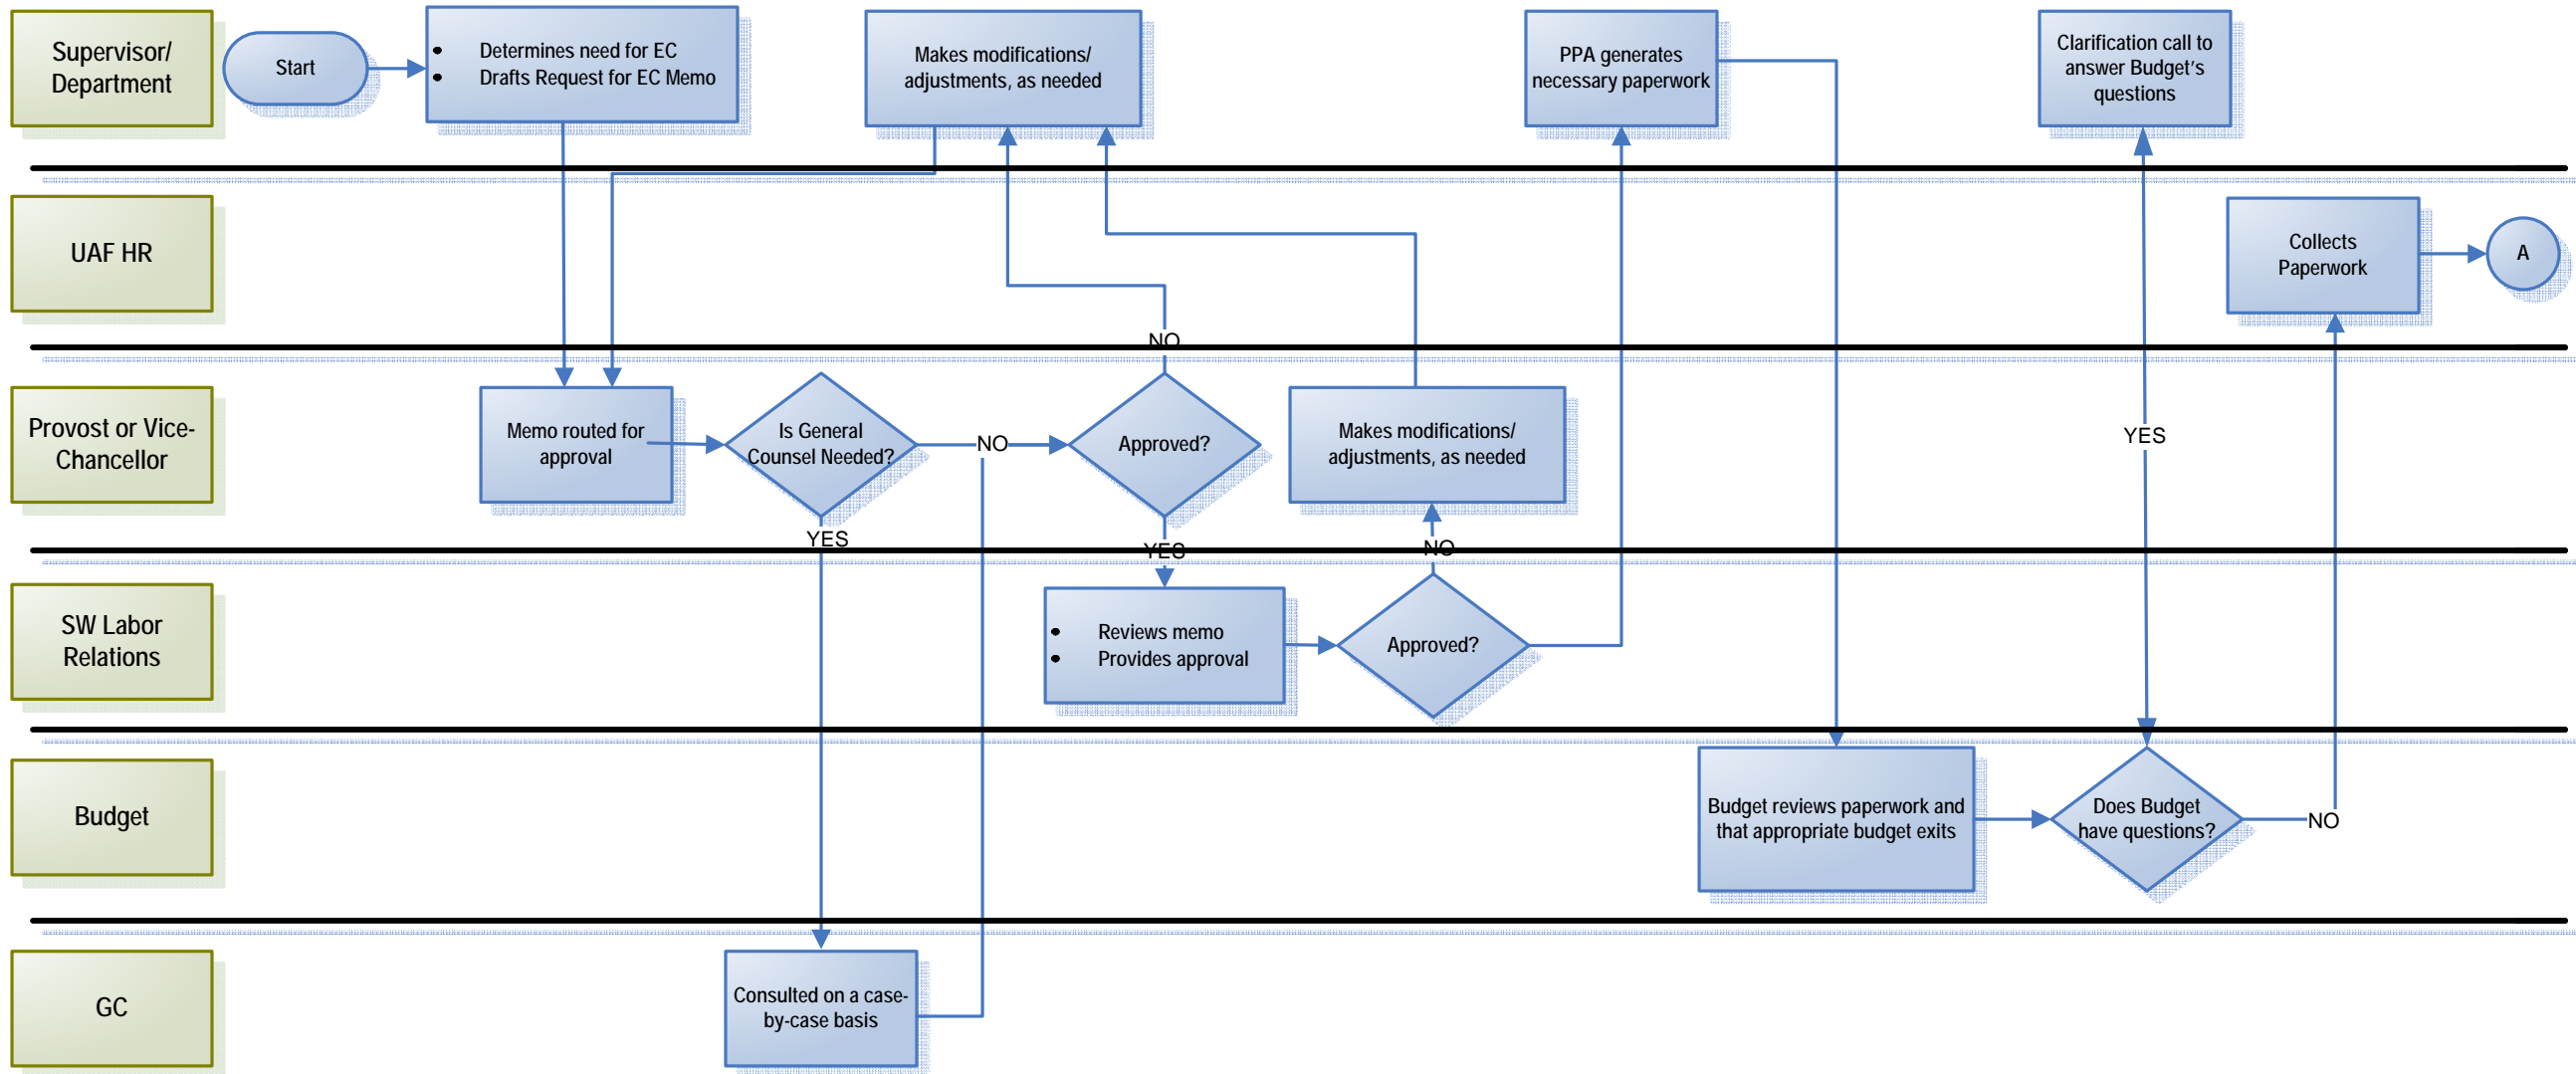

# University of Alaska - Faculty Exceptional Compensation (EC) – “As-Is”

# University of Alaska - Faculty Exceptional Compensation (EC) – “As-Is”

Supervisor/  
Department

UAF HR

Provost  
VL

SW Labor  
Relations

Budget

GC